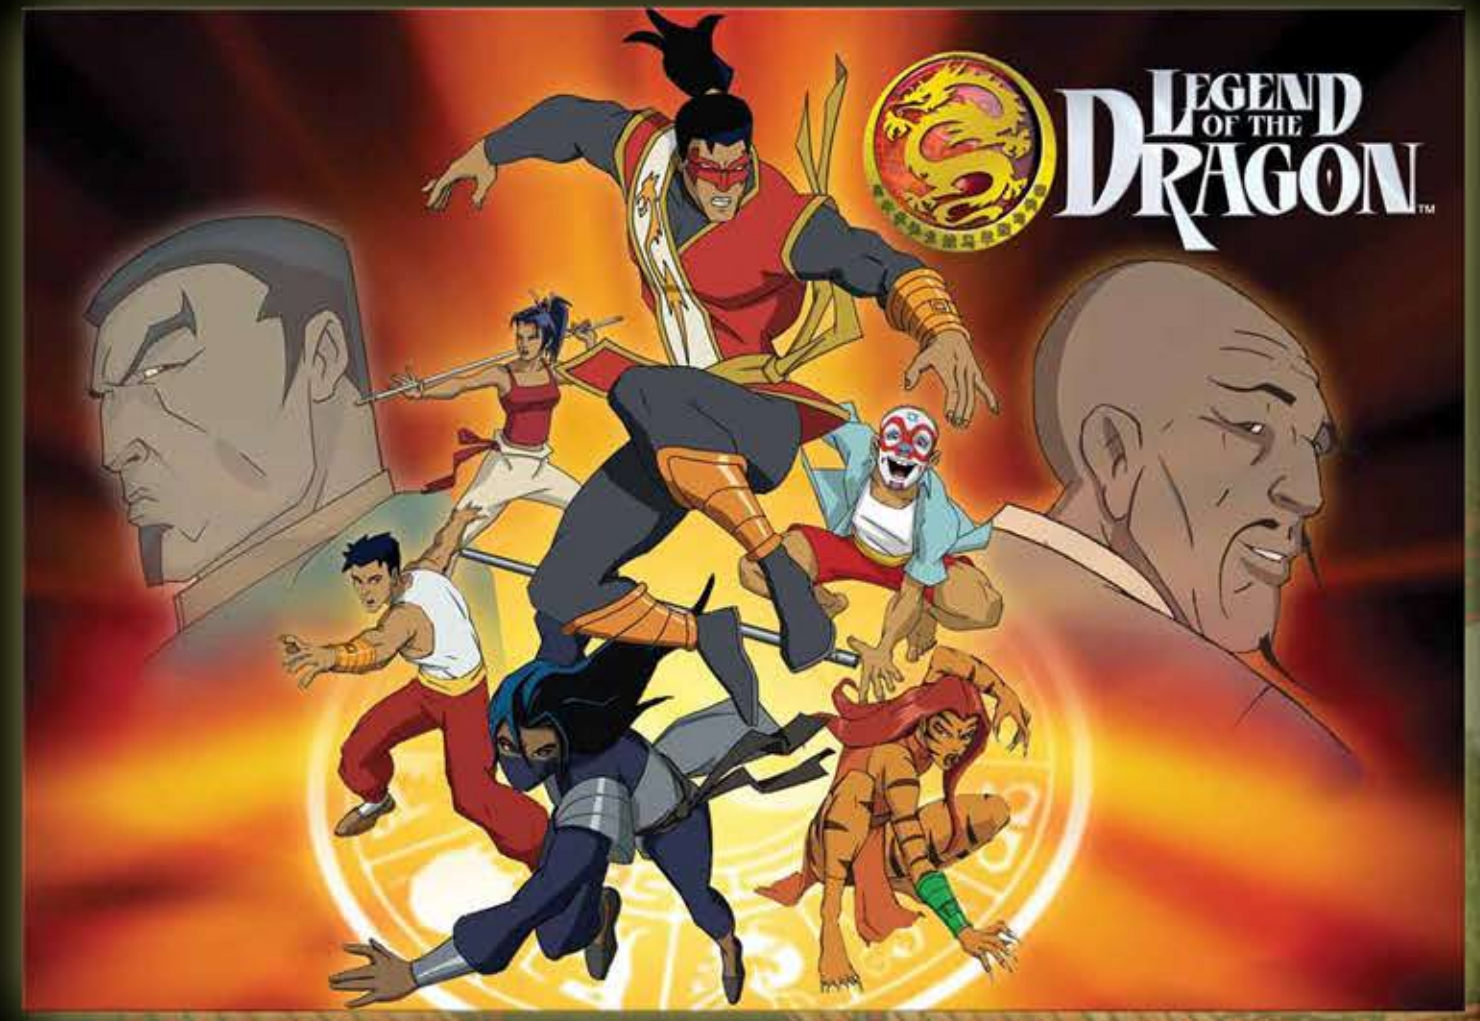

LEGEND OF THE DRAGON

Legend of the Dragon ©2015 EMBA Media Associates Ltd

Ang and Ling are twins born in the year of the Dragon; a brother and a sister with a unique destiny. Ang is attracted by the light, Ling by the darkness... When Ang is chosen to be The Golden Dragon, Ling joins forces with the evil Zodiac Master to become The Shadow Dragon.

Enter a world of magic, mystery and martial arts and the 12 lost temples of the ancient Chinese Zodiac in this action adventure of good against evil.

Legend of the Dragon (26 x 22')

¡YA DISPONIBLE!

Contact